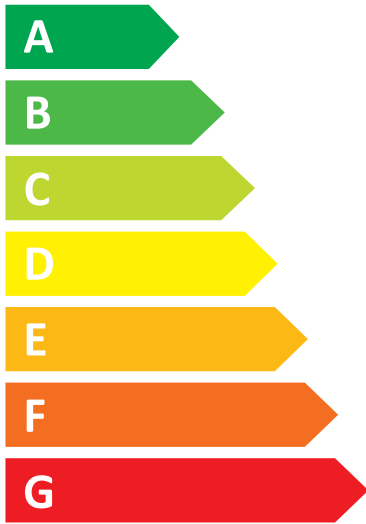

ENERG

MIDEA

MF200W90WB/W-GR

A

49 kWh / 

9,0 kg

3:48

50 L